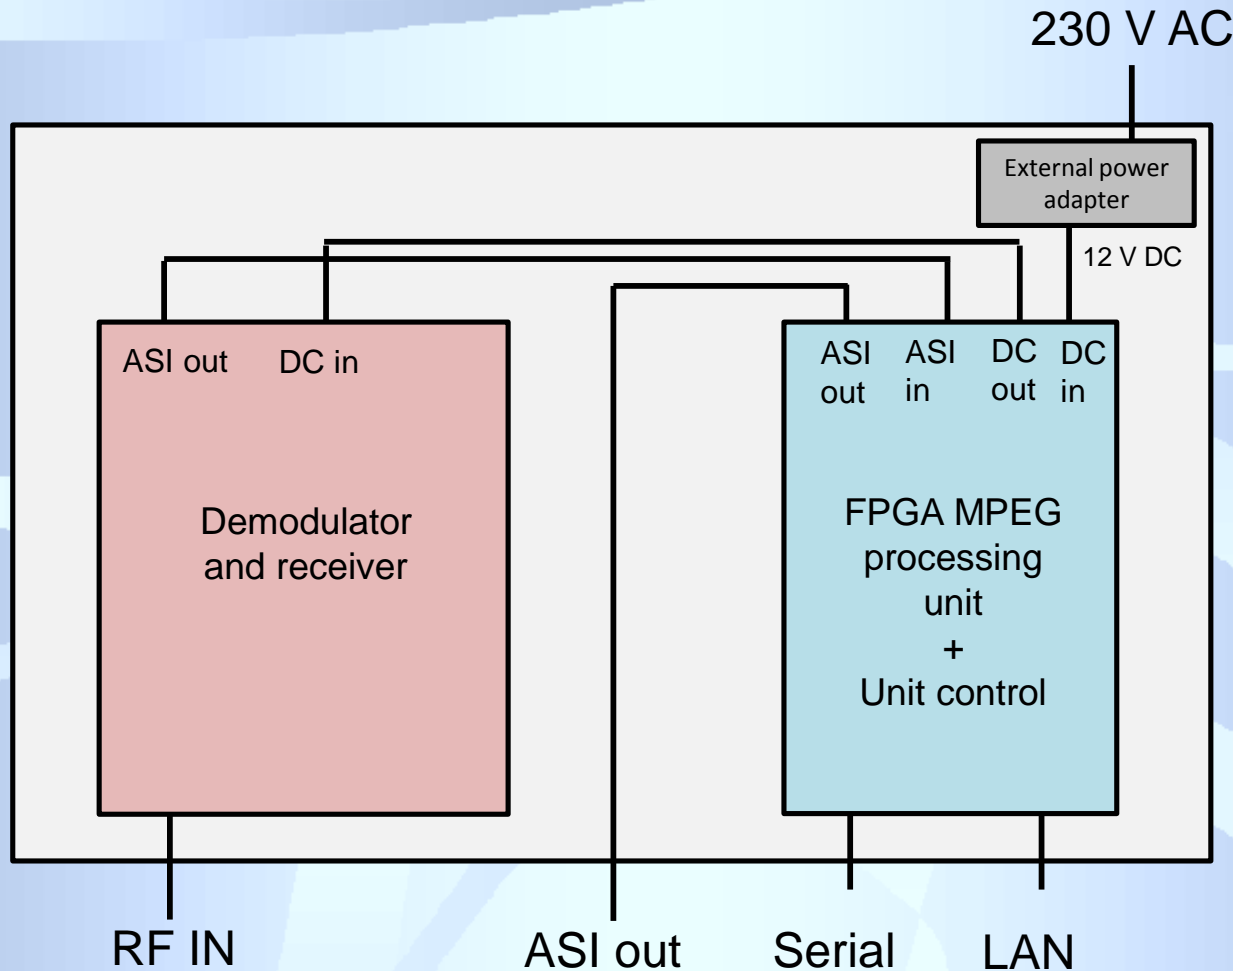

TELE-OPERATOR®
UTS v.16 DVB-T / T2
RF + DVB + TS monitor

2017.02.10

UTS v.16 DVB-T/T2

Antenna mode
Signal strength between -20 - -90 dBm

High sensitivity RF input

ASI output

Serial port control

Currently in operation

UTS v.16 DVB-T/T2

Lab mode

Signal strength between -20 - -40 dBm

High sensitivity RF input

PPS and 10 MHz

ASI output

Serial port control

UTS v.16 DVB-T/T2 dual LAN version

Antenna mode
Signal strength between -20 - -90 dBm

High sensitivity RF input

Serial port control

Control LAN

TS LAN

Serial or LAN control select

TS received in RF
Output in LAN as IP stream

UTS v.16 inner structure

UTS v.16 inner structure dual LAN version

UTS v.16 RF information

Time of logging	11:02:40
Command	730M8M+001KBP
Instrument	UTS-T2
Date of measurement	2016.05.19
Time of measurement	10:58:15
Center frequency (Hz)	730000000
AGC OK	1
Carrier OK	1
Transport stream OK	1
IQ reverse detection	0
Time synchron	0
Freq synchron	0
Fine MER measure	0
RF level (dBm)	-17.7
FFT	32K
Guard interval (a/b)	1p16
Output mode	SISO
Pilot Pattern	PP4
L1 constelláció	BPSK
PAPR	OFF
T2 frame/Superframe	2
No of OFDM symbols	59
Bandwidth extension	Y
T2 system ID	8232
Cell ID	1