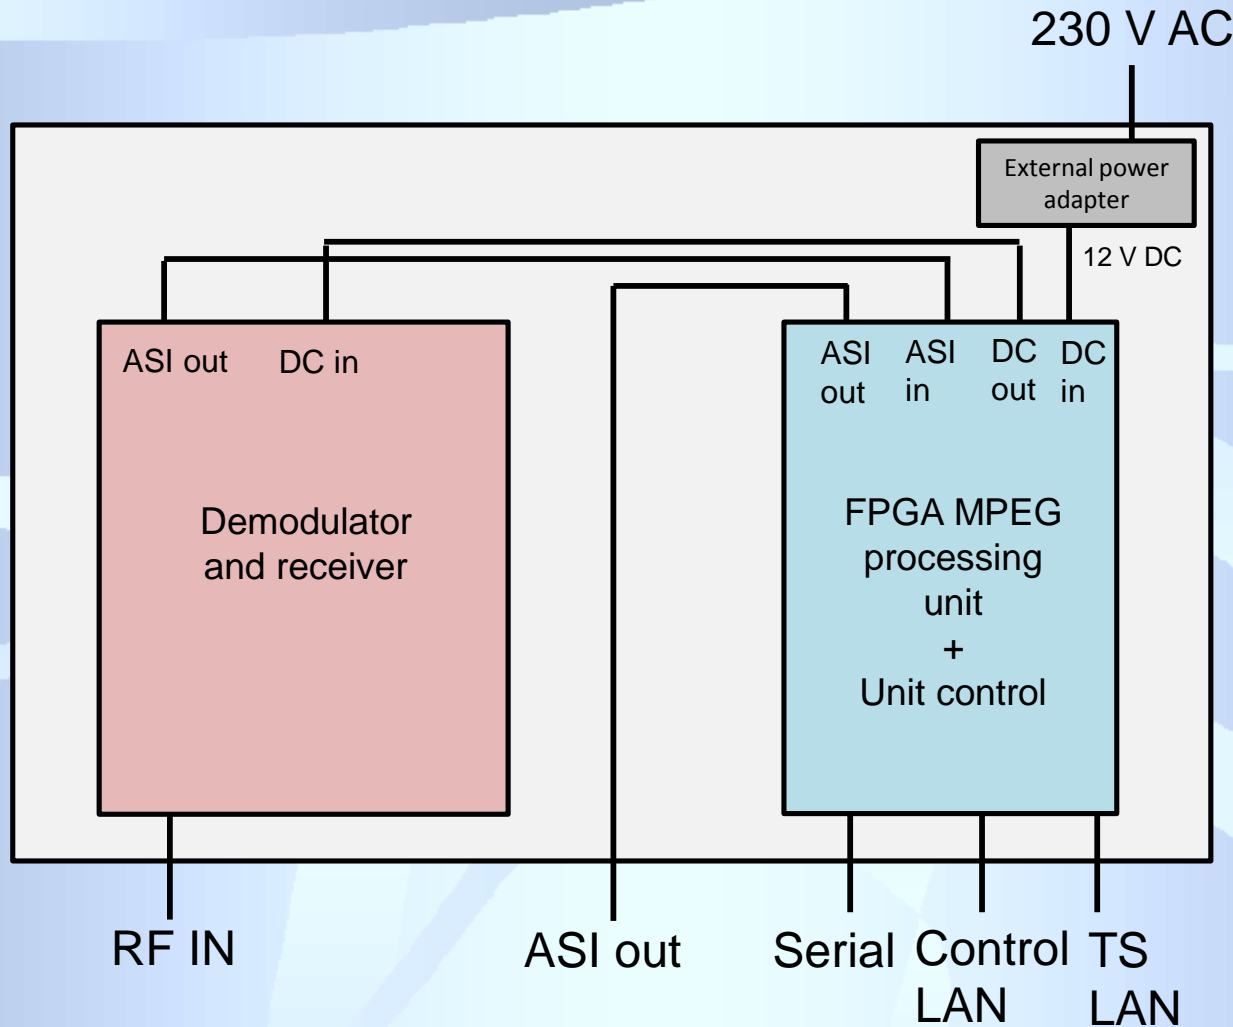

TELE-OPERATOR®
UTS v.16 DVB-T / T2
RF + DVB + TS monitor

2017.02.10

UTS v.16 DVB-T/T2

Antenna mode
Signal strength between -20 - -90 dBm

High sensitivity RF input

ASI output

Serial port control

Currently in operation

UTS v.16 DVB-T/T2

Lab mode

Signal strength between -20 - -40 dBm

High sensitivity RF input

PPS and 10 MHz

ASI output

Serial port control

UTS v.16 DVB-T/T2 dual LAN version

Antenna mode
Signal strength between -20 - -90 dBm

High sensitivity RF input

Serial port control

Control LAN

TS LAN

Serial or LAN control select

TS received in RF
Output in LAN as IP stream

UTS v.16 inner structure

UTS v.16 inner structure dual LAN version

UTS v.16 RF information

Time of logging	11:02:40
Command	730M8M+001KBP
Instrument	UTS-T2
Date of measurement	2016.05.19
Time of measurement	10:58:15
Center frequency (Hz)	730000000
AGC OK	1
Carrier OK	1
Transport stream OK	1
IQ reverse detection	0
Time synchron	0
Freq synchron	0
Fine MER measure	0
RF level (dBm)	-17.7
FFT	32K
Guard interval (a/b)	1p16
Output mode	SISO
Pilot Pattern	PP4
L1 constelláció	BPSK
PAPR	OFF
T2 frame/Superframe	2
No of OFDM symbols	59
Bandwidth extension	Y
T2 system ID	8232
Cell ID	1